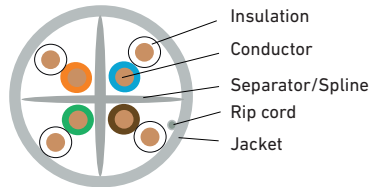

CAT6 UTP cables Dca, Cca, Eca CPR euroclass

❖ Structured cable network

CT6-5CUD (2382)

- CAT6 UTP Cables
- Cu Conductor
- Halogens free jacket (LSZH)
- Dca CPR Euroclass
- 305 m pull box packaging

Technical Specifications

MODEL		CT6-5CUD	CT6A-CUD	CT6-CUD	CT6-CAD	CT6-CUE
REF.		2382	2497	2496	2492	2499
Category		UTP CAT6	UTP CAT6A	UTP CAT6	UTP CAT6	UTP CAT6
Standard		TIA/EIA-568C-2, ISO/IEC 11801	TIA/EIA-568B-2, ISO/IEC 11801	TIA/EIA-568C-2, ISO/IEC 11801	TIA/EIA-568C-2, ISO/IEC 11801	TIA/EIA-568C-2, ISO/IEC 11801
Conductor	Material	100% copper	100% copper	100% Copper	CCA 30% copper	100% copper
	Solid/Stranded	Solid	Solid	Solid	Solid	Solid
	AWG	24 AWG	23 AWG	24 AWG	23 AWG	24 AWG
	Diameter	0.57 mm ± 0.01	0.57 mm ± 0.01	0.51 mm ± 0.01	0.57 mm ± 0.01	0.51 mm ± 0.01
	Resistance	9.5 Ω/100 m	9.5 Ω/100 m	9.5 Ω/100 m	10.4 Ω/100 m	9.5 Ω/100 m
Isolation	Material	PE	PE	PE	PE	PE
	Thickness	0.2 mm ± 0.01	0.2 mm ± 0.01	0.2 mm ± 0.01	0.22 mm ± 0.02	0.2 mm ± 0.01
	Diameter	0.91mm ± 0.03	0.91mm ± 0.03	0.91mm ± 0.03	1.02 mm ± 0.03	0.91mm ± 0.03
Color codes	Par 1	Blue	Blue-White	Blue-White	Blue-White	Blue-White
	Par 2	Orange	Orange-White	Orange-White	Orange-White	Orange-White
	Par 3	Green	Green-White	Green-White	Green-White	Green-White
	Par 4	Brown	Brown-White	Brown-White	Brown-White	Brown-White
Separator/spline		Yes	Yes	Yes	Yes	Yes
Rip cord		Yes	Yes	Yes	Yes	Yes
Jacket	Material	LSZH	LSZH	LSZH	LSZH	LSZH
	Thickness	0.60 mm ± 0.05	0.60 mm ± 0.05	0.60 mm ± 0.05	0.60 mm ± 0.05	0.60 mm ± 0.05
	Diameter	6 mm ± 0.03	6 mm ± 0.03	6 mm ± 0.03	6.1 mm ± 0.03	6 mm ± 0.03
	Color	White	White	White	White	White
Reaction to fire		CPR Dca Euroclass	CPR Cca Euroclass	CPR Dca Euroclass	CPR Dca Euroclass	CPR Eca Euroclass
NVP		69%	69%	69%	69%	69%
Reel		500 mts	305 mts	305 mts	305 mts	305 mts
Packaging		Wooden drum / Carton box	Pull box	Pull box	Pull box	Pull box
Dimensions		500 x 410 x 415 mm	337 x 270 x 342 mm	337 x 270 x 342 mm	337 x 270 x 342 mm	337 x 270 x 342 mm